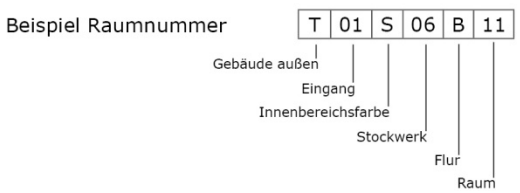

Conference venue at Universität Duisburg-Essen, Campus Essen (Building R12)

CAMPUS ESSEN

Universitätsstraße 12, 45141 Essen

THERE WILL BE A BUS TRANSFER FROM BOCHUM MAIN STATION TO THE CONFERENCE VENUE IN ESSEN.

Way to Universität Duisburg-Essen from Mainstation

From Essen main station you can get there as follows: Please take one of the subway entrances (marked "U") at Essen main station, go to platform 1 of the subway. You need a tram ticket "short distance fare/Kurzstrecke". Take one of the underground tram lines 101, 105, or 107 from platform 1 (destinations: Germaniaplatz, Gelesenkirchen Hbf, Fintrop Unterstr). Leave the tram at the second underground station "Rheinischer Platz". Take the exit "Universität", and after a walk of ca. 200 meters and after crossing the "Universitätsstraße" you will arrive at a square. Enter building 12, where you will find the conference desk.