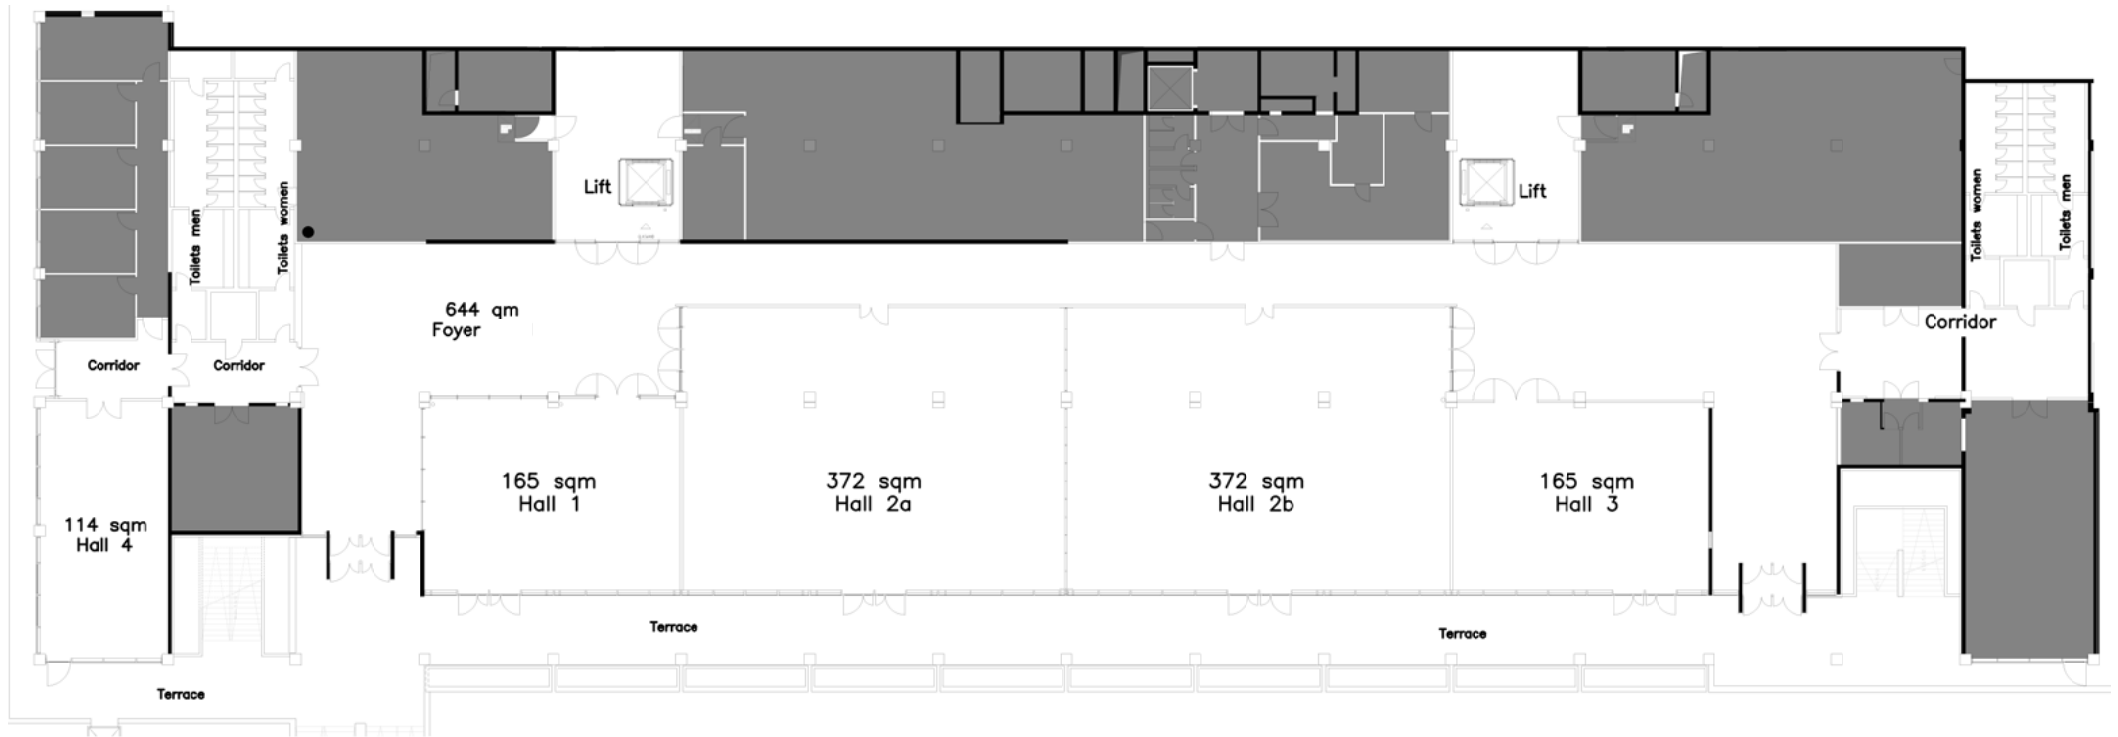

Auditorium Maximum

Auditorium Maximum

Capacities & dimensions

	Dimensions sqm	Cocktail	Theatre	Classroom	U-Shape	Other
Major Hall	2270	-	1750	1750	-	-
Foyer	1475	2000	on request	on request	-	on request
Lecture hall 1	162	-	160	160	-	-
Lecture hall 2	162	-	160	160	-	-

Beckmanns Hof

Ground floor

Upper floor

Beckmanns Hof

Capacities & dimensions

Room	Dimensions sqm	Cocktail	Theatre	Classroom	U-Shape	Boardroom
Shanghai	80	-	81	40	28	-
Tokio	66	-	49	24	18	-
Tours	85	-	40	20	16	60
Oviedo	22	-	-	-	-	8
Rio de Janeiro	22	-	-	-	-	8
New York	22	-	-	-	-	6
Breslau	22	-	-	-	-	6

Convention Centre

Convention Centre

Capacities & dimensions

Room	Dimensions sqm	Cocktail	Theatre	Classroom	U-Shape	Banquet
Hall 1	165	-	132	84	40	-
Hall 2a	372	-	216	144	70	120
Hall 2b	372	-	216	144	70	120
Hall 2a+b	744	-	468	312	-	240
Hall 3	165	-	132	84	40	-
Hall 4	114	-	80	48	40	-
Foyer	644	800	-	-	-	-