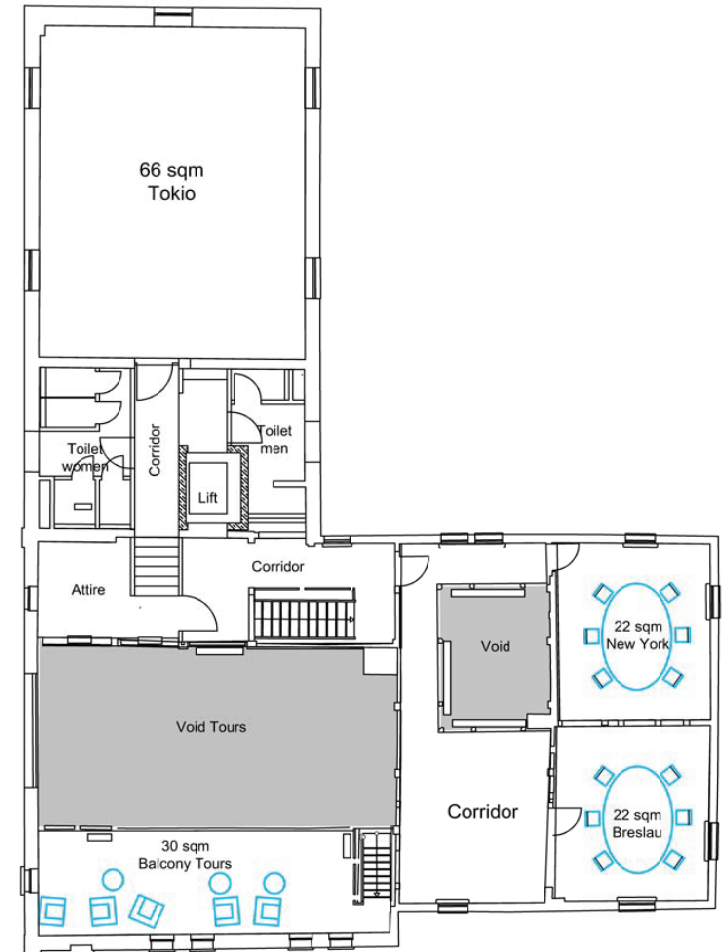

Auditorium Maximum

Auditorium Maximum

Capacities & dimensions

	Dimensions sqm	Cocktail	Theatre	Classroom	U-Shape	Other
Major Hall	2270	-	1750	1750	-	-
Foyer	1475	2000	on request	on request	-	on request
Lecture hall 1	162	-	160	160	-	-
Lecture hall 2	162	-	160	160	-	-

Beckmanns Hof

Ground floor

Upper floor

Beckmanns Hof

Capacities & dimensions

Room	Dimensions sqm	Cocktail	Theatre	Classroom	U-Shape	Boardroom
Shanghai	80	-	81	40	28	-
Tokio	66	-	49	24	18	-
Tours	85	-	40	20	16	60
Oviedo	22	-	-	-	-	8
Rio de Janeiro	22	-	-	-	-	8
New York	22	-	-	-	-	6
Breslau	22	-	-	-	-	6

Convention Centre

Convention Centre

Capacities & dimensions

Room	Dimensions sqm	Cocktail	Theatre	Classroom	U-Shape	Banquet
Hall 1	165	-	132	84	40	-
Hall 2a	372	-	216	144	70	120
Hall 2b	372	-	216	144	70	120
Hall 2a+b	744	-	468	312	-	240
Hall 3	165	-	132	84	40	-
Hall 4	114	-	80	48	40	-
Foyer	644	800	-	-	-	-