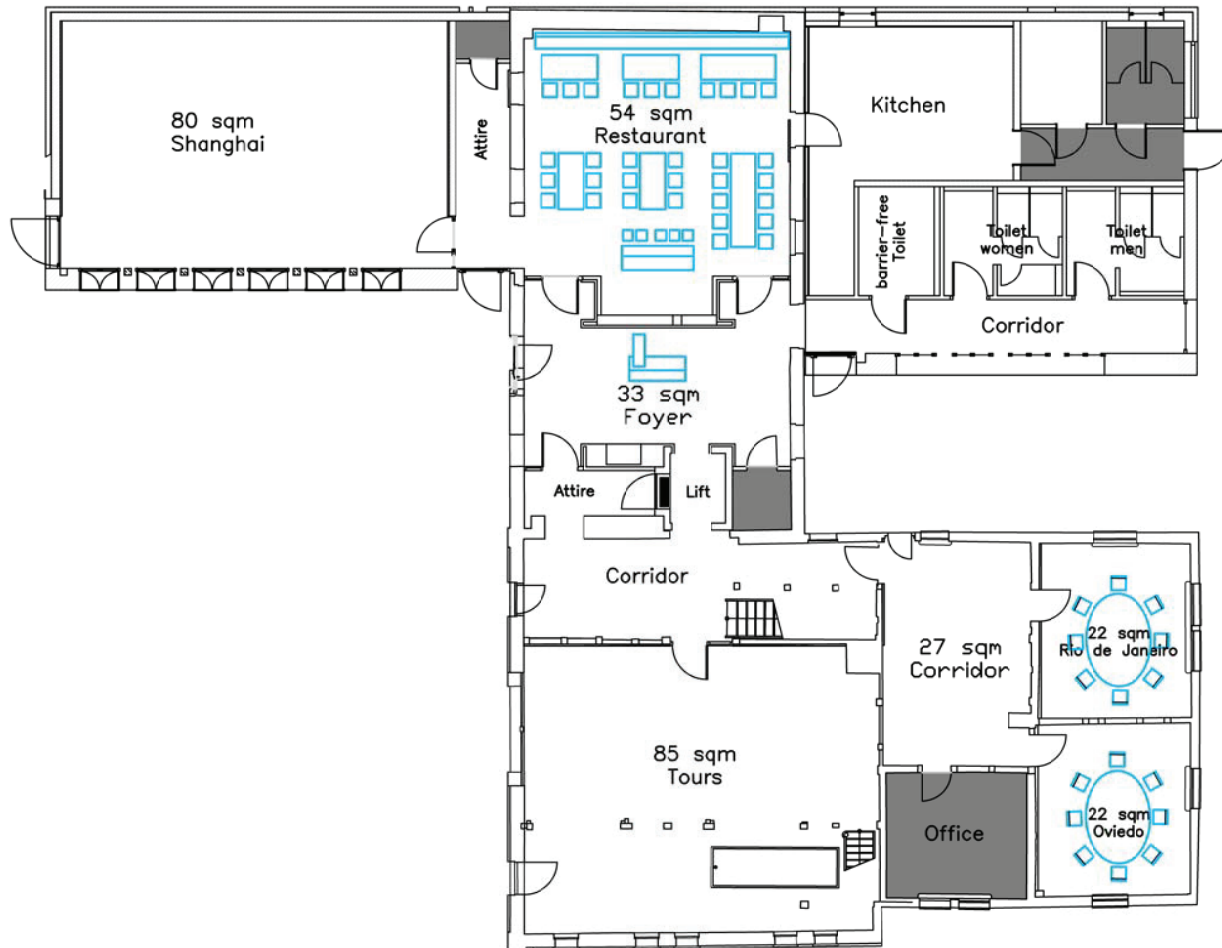

Auditorium Maximum

Auditorium Maximum

Capacities & dimensions

	Dimensions sqm	Cocktail	Theatre	Classroom	U-Shape	Other
Major Hall	2270	-	1750	1750	-	-
Foyer	1475	2000	on request	on request	-	on request
Lecture hall 1	162	-	160	160	-	-
Lecture hall 2	162	-	160	160	-	-

Beckmanns Hof

Ground floor

Upper floor

Beckmanns Hof

Capacities & dimensions

Room	Dimensions sqm	Cocktail	Theatre	Classroom	U-Shape	Boardroom
Shanghai	80	-	81	40	28	-
Tokio	66	-	49	24	18	-
Tours	85	-	40	20	16	60
Oviedo	22	-	-	-	-	8
Rio de Janeiro	22	-	-	-	-	8
New York	22	-	-	-	-	6
Breslau	22	-	-	-	-	6

Convention Centre

Convention Centre

Capacities & dimensions

Room	Dimensions sqm	Cocktail	Theatre	Classroom	U-Shape	Banquet
Hall 1	165	-	132	84	40	-
Hall 2a	372	-	216	144	70	120
Hall 2b	372	-	216	144	70	120
Hall 2a+b	744	-	468	312	-	240
Hall 3	165	-	132	84	40	-
Hall 4	114	-	80	48	40	-
Foyer	644	800	-	-	-	-