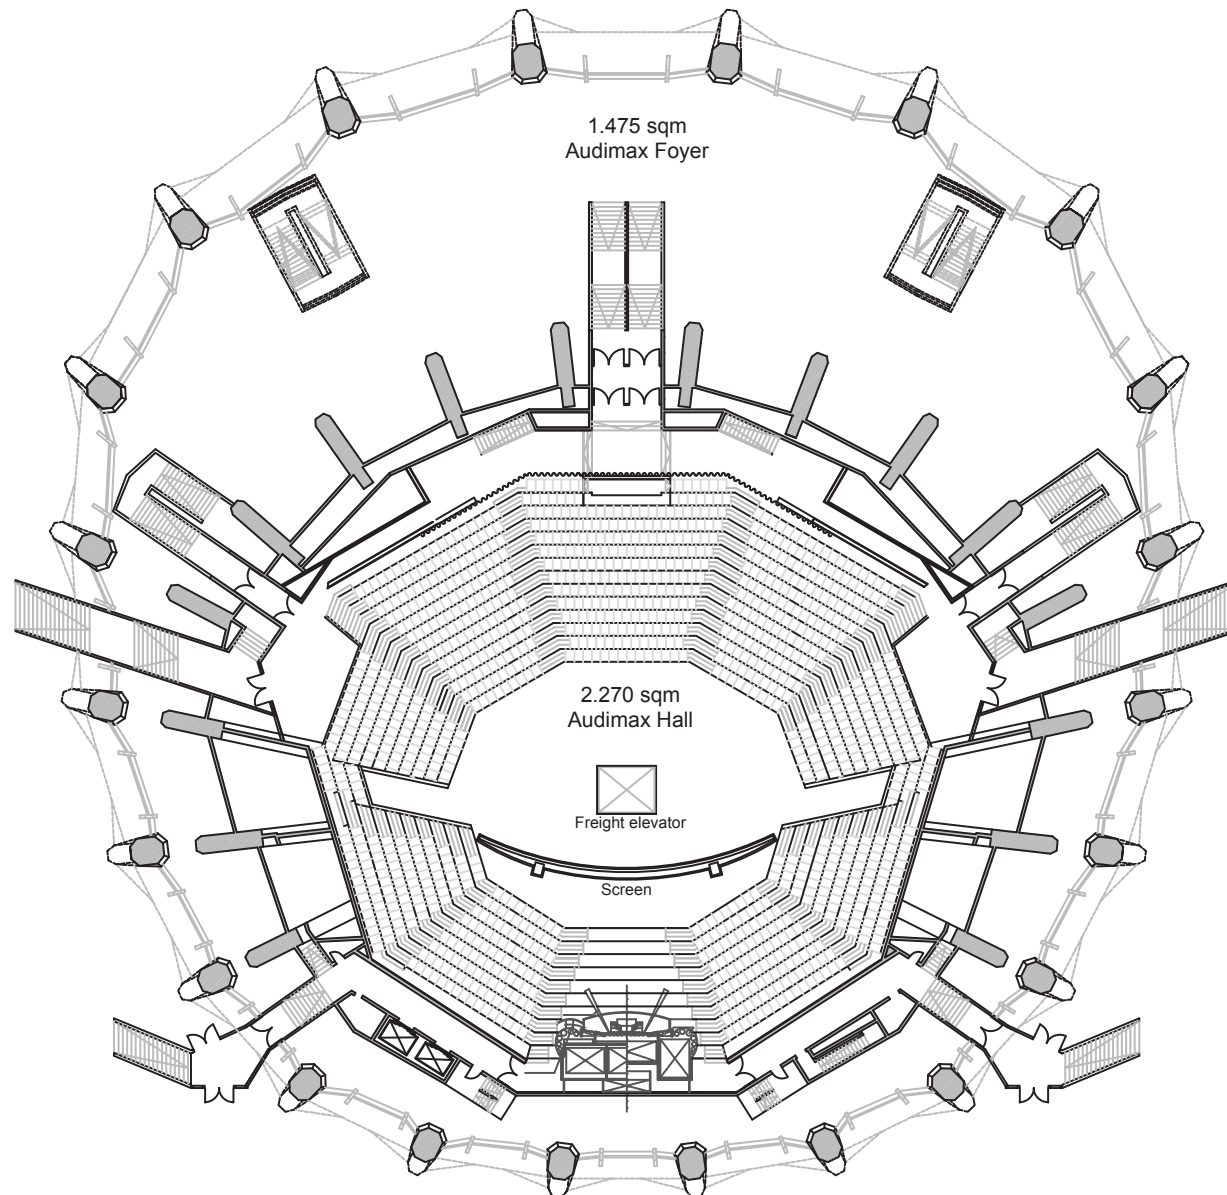

Auditorium Maximum

Auditorium Maximum

Capacities & dimensions

	Dimensions sqm	Cocktail	Theatre	Classroom	U-Shape	Other
Major Hall	2270	-	1750	1750	-	-
Foyer	1475	2000	on request	on request	-	on request
Lecture hall 1	162	-	160	160	-	-
Lecture hall 2	162	-	160	160	-	-

Beckmanns Hof

Ground floor

Upper floor

Beckmanns Hof

Capacities & dimensions

Room	Dimensions sqm	Cocktail	Theatre	Classroom	U-Shape	Boardroom
Shanghai	80	-	81	40	28	-
Tokio	66	-	49	24	18	-
Tours	85	-	40	20	16	60
Oviedo	22	-	-	-	-	8
Rio de Janeiro	22	-	-	-	-	8
New York	22	-	-	-	-	6
Breslau	22	-	-	-	-	6

Convention Centre

Convention Centre

Capacities & dimensions

Room	Dimensions sqm	Cocktail	Theatre	Classroom	U-Shape	Banquet
Hall 1	165	-	132	84	40	-
Hall 2a	372	-	216	144	70	120
Hall 2b	372	-	216	144	70	120
Hall 2a+b	744	-	468	312	-	240
Hall 3	165	-	132	84	40	-
Hall 4	114	-	80	48	40	-
Foyer	644	800	-	-	-	-