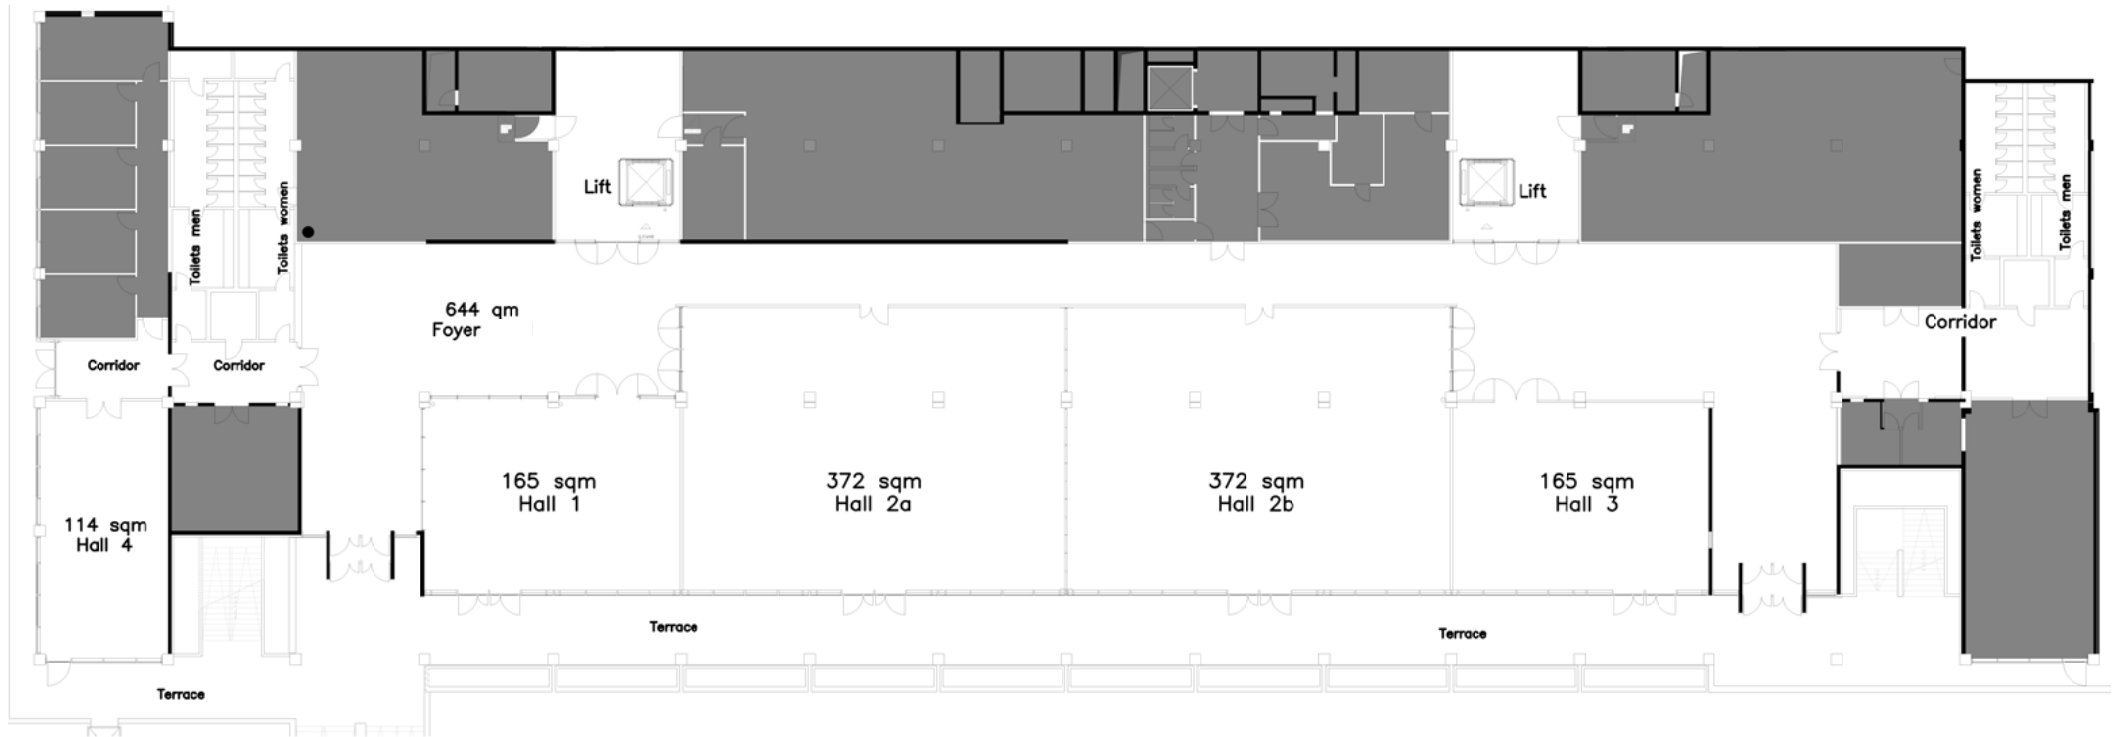

Convention Centre

Convention Centre

Capacities & dimensions

Room	Dimensions sqm	Cocktail	Theatre	Classroom	U-Shape	Banquet
Hall 1	165	-	132	84	40	-
Hall 2a	372	-	216	144	70	120
Hall 2b	372	-	216	144	70	120
Hall 2a+b	744	-	468	312	-	240
Hall 3	165	-	132	84	40	-
Hall 4	114	-	96	48	40	-
Foyer	644	800	-	-	-	-