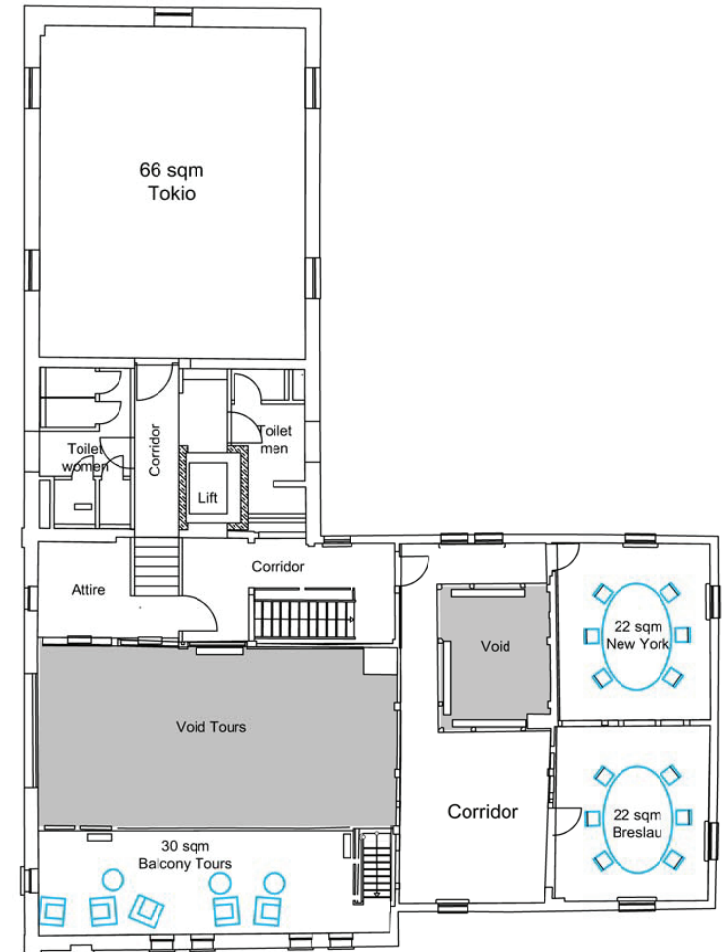

Beckmanns Hof

Ground floor

Upper floor

Beckmanns Hof

Capacities & dimensions

Room	Dimensions sqm	Cocktail	Theatre	Classroom	U-Shape	Boardroom
Shanghai	80	-	81	40	28	-
Tokio	66	-	49	24	18	-
Tours	85	-	40	20	16	60
Oviedo	22	-	-	-	-	8
Rio de Janeiro	22	-	-	-	-	8
New York	22	-	-	-	-	6
Breslau	22	-	-	-	-	6