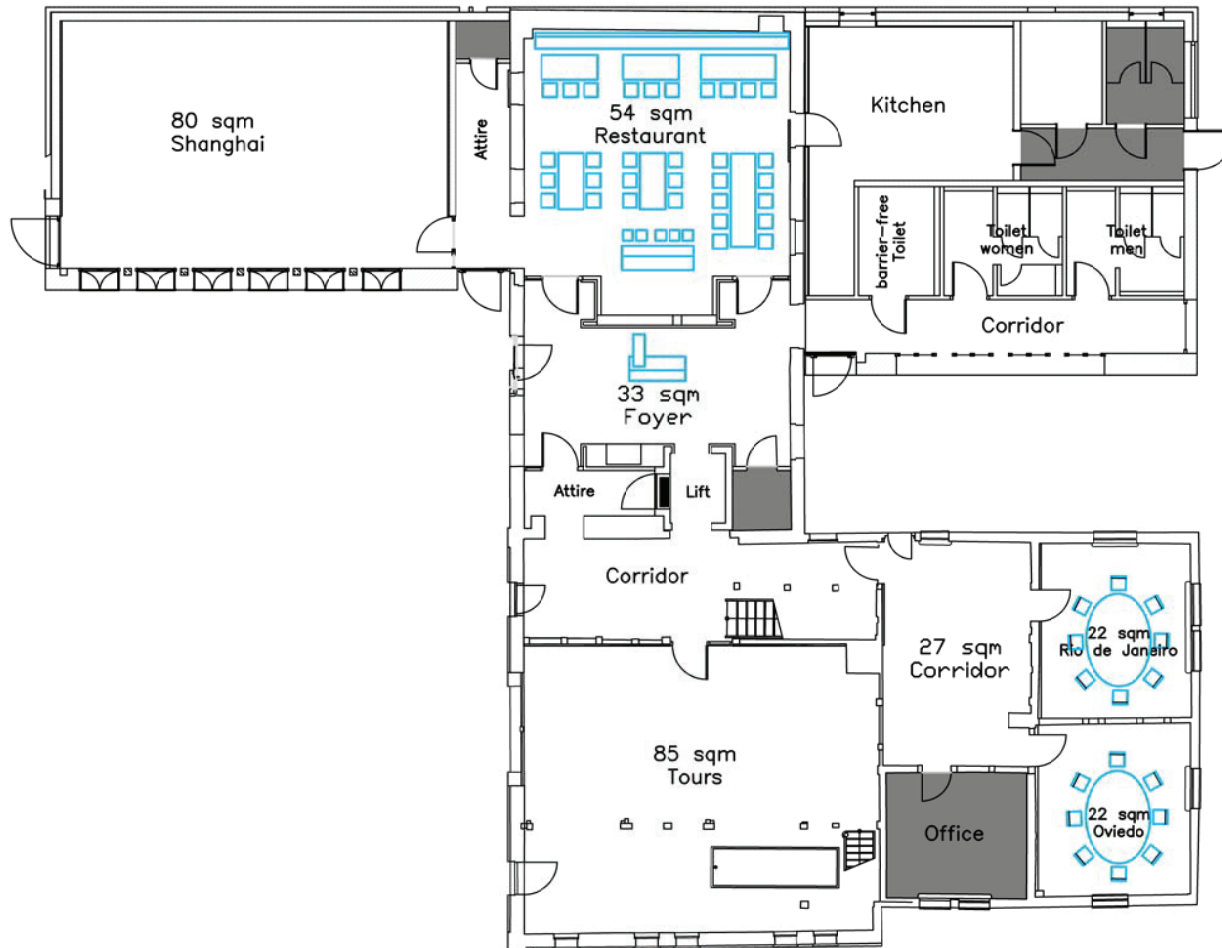

Beckmanns Hof

Ground floor

Upper floor

Beckmanns Hof

Capacities & dimensions

Room	Dimensions sqm	Cocktail	Theatre	Classroom	U-Shape	Boardroom
Shanghai	80	-	81	40	28	-
Tokio	66	-	49	24	18	-
Tours	85	-	40	20	16	60
Oviedo	22	-	-	-	-	8
Rio de Janeiro	22	-	-	-	-	8
New York	22	-	-	-	-	6
Breslau	22	-	-	-	-	6