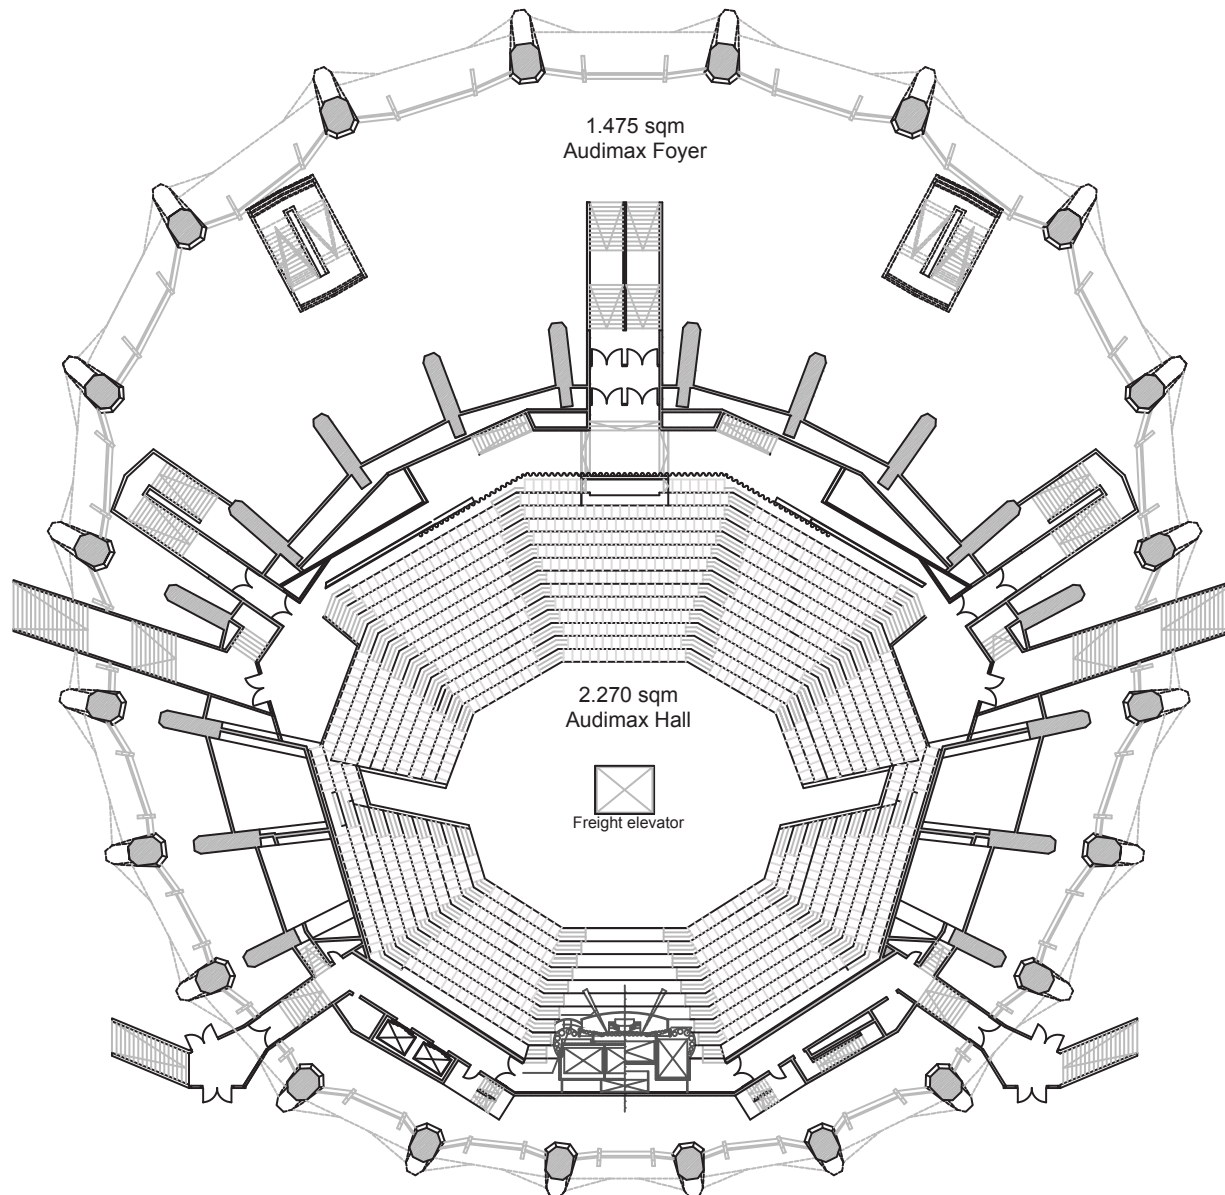

Auditorium Maximum

Auditorium Maximum

Capacities & dimensions

	Dimensions sqm	Cocktail	Theatre	Classroom	U-Shape	Other
Major Hall	2270	-	1750	1750	-	-
Foyer	1475	2000	on request	on request	-	on request
Lecture hall 1	162	-	160	160	-	-
Lecture hall 2	162	-	160	160	-	-