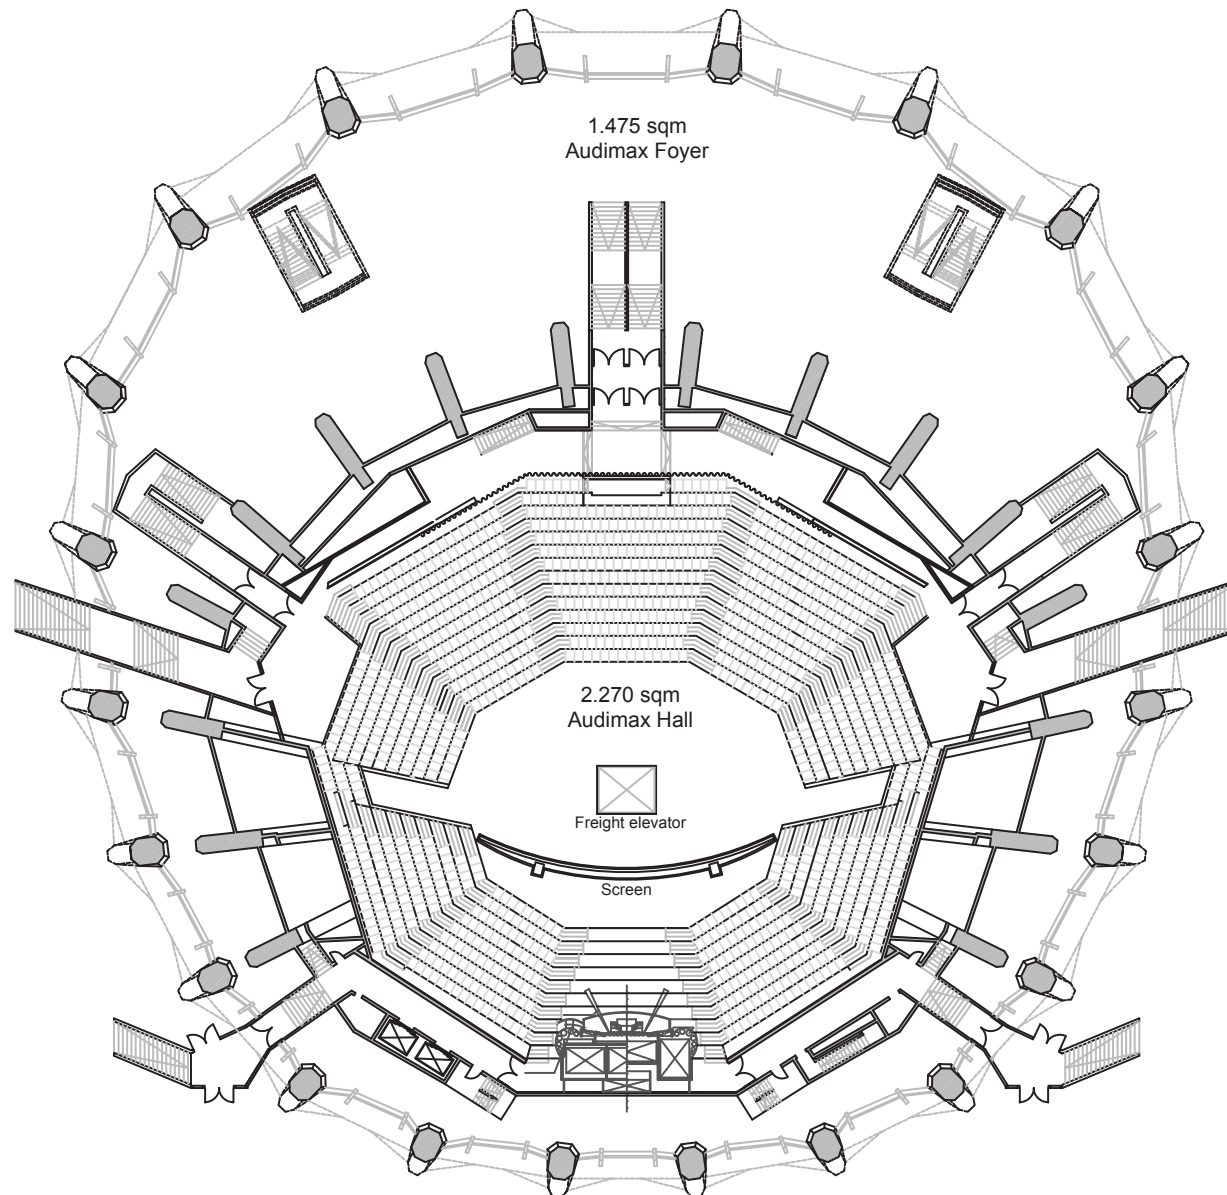

# Auditorium Maximum

# Auditorium Maximum

Capacities & dimensions

	Dimensions sqm	Cocktail	Theatre	Classroom	U-Shape	Other
Major Hall	2270	-	1750	1750	-	-
Foyer	1475	2000	on request	on request	-	on request
Lecture hall 1	162	-	160	160	-	-
Lecture hall 2	162	-	160	160	-	-