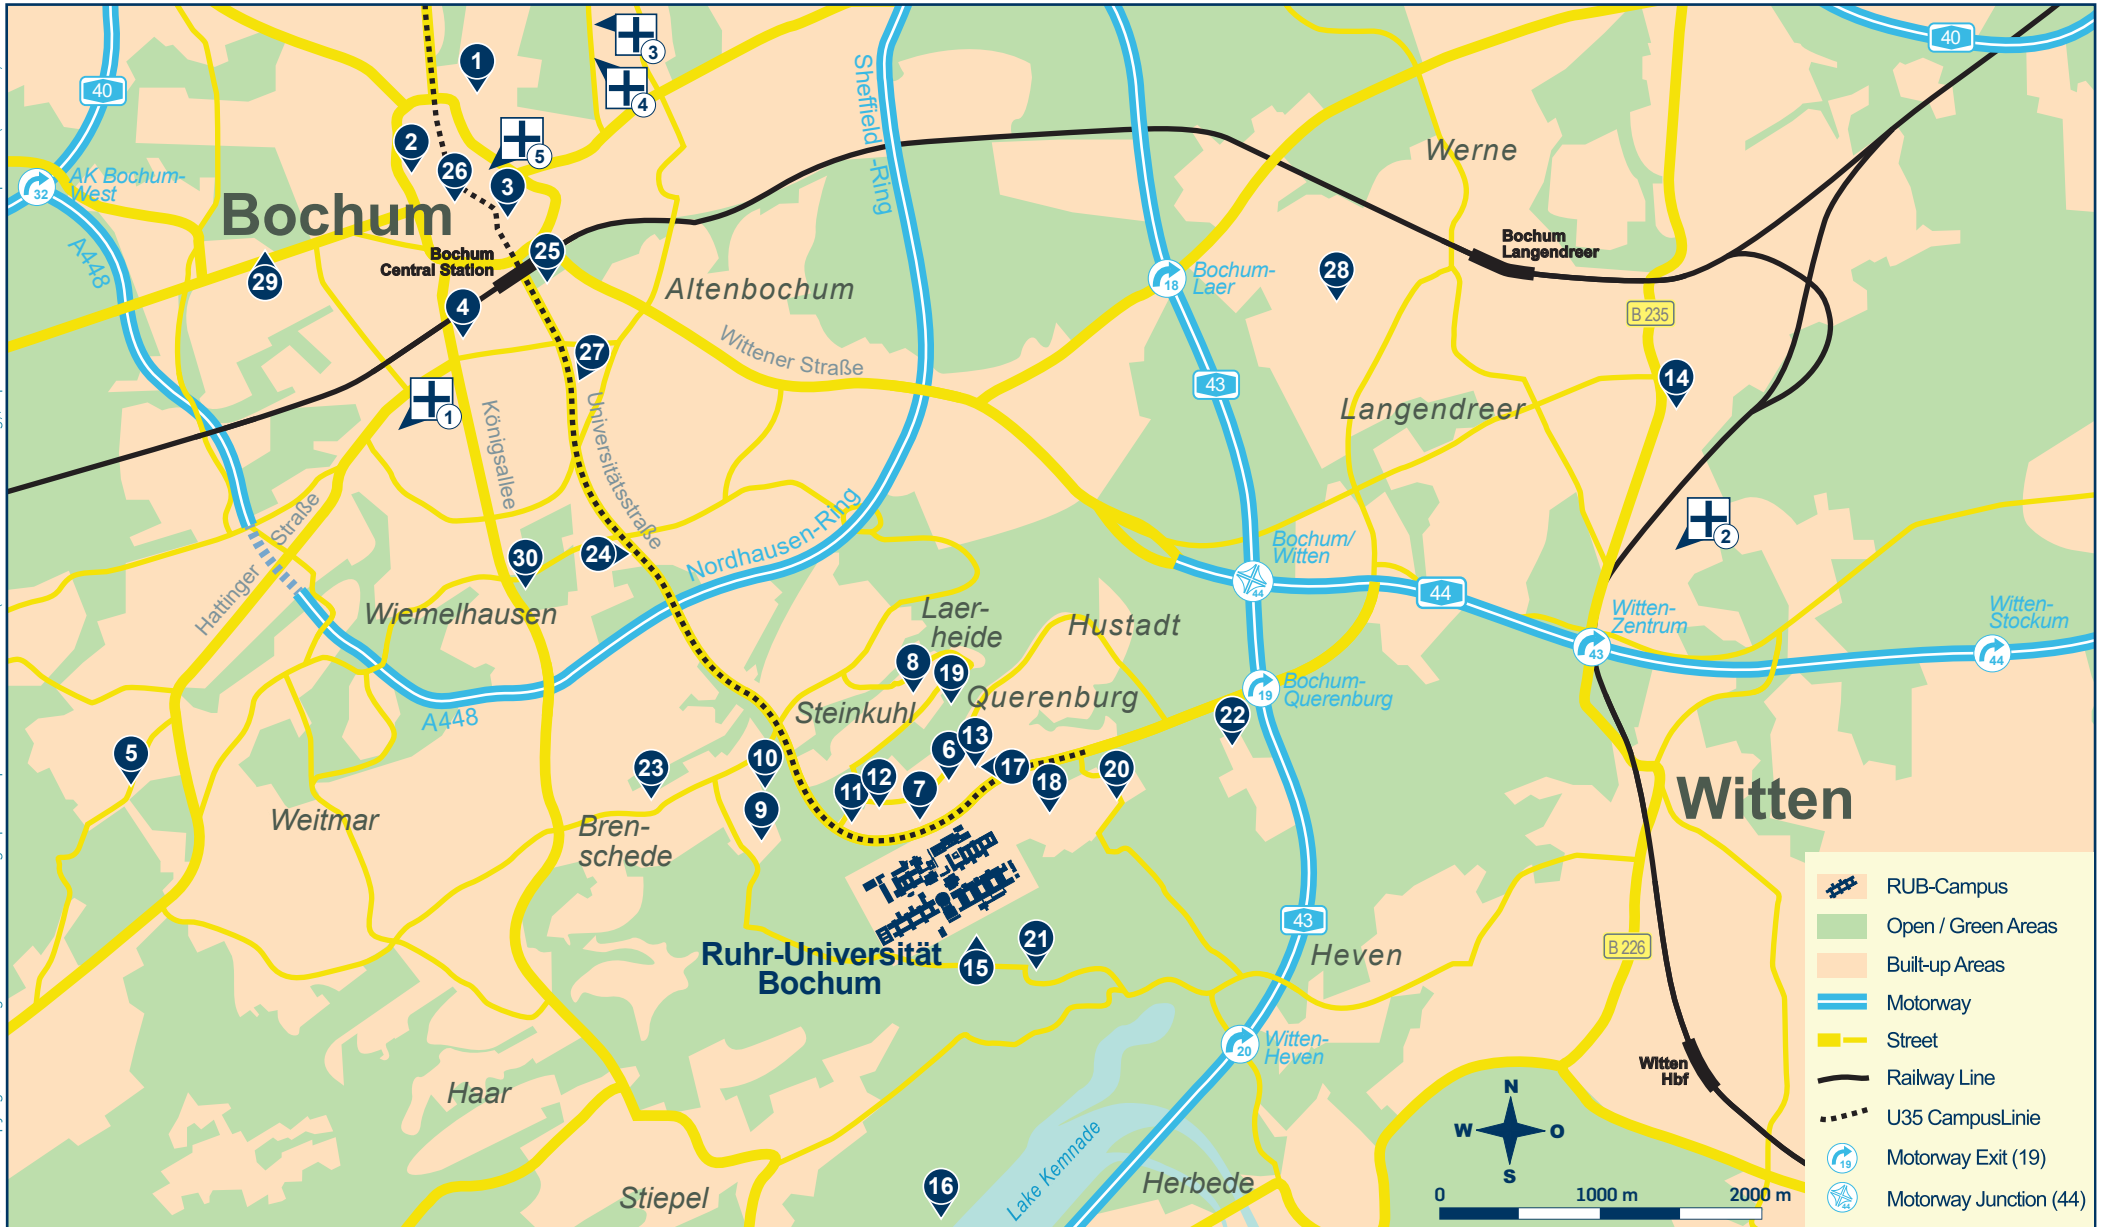

© 2019 Copyright & Editing: Geomatics - Geographic Department of the RUB (T. Blasche & W. Herzog); Updates: Administrative Depart. 5 (T. Rabe)

- 1 Archeological Institute
  Am Bergbaumuseum 31
- 2 Sports Hall Westring
  Westring 32
- 3 Bochumer Fenster
  Massenbergstraße 9-13
- 4 Library of the Ruhr
  Clemensstraße 15/17
- 5 Situation Kunst, KUBUS
  Nevelstraße 29
- 6 OASE
  Buscheyplatz 3
- 7 Universitätsforum - UFO
  Querenburger Höhe 281f

- 8 International Guesthouse
  Auf der Papenburg 14
- 9 Faculty of Sport Science
  Gesundheitscampus 12
- 10 Sports Ground
  Marktstraße 189
- 11 „Euro-Eck“ / House of Nations
  Spechtsweg 20
- 12 Uni-Bad Swimming Pool Querenburg
  Hustadtring 157
- 13 Hegel-Archiv / University Sports / Seminar Rooms
  Overbergstraße 17, 19
- 14 Centre for Applied Pastoral Science
  Bonifatiusstraße 21c

- 15 Daycare Centre UniKids / Botanical & Chinese Garten / Beckmannshof
  Im Lottental
- 16 Boat Hall Gibraltar (Faculty of Sports Science)
  Oveneystraße
- 17 Guest Apartments
  Overbergstraße 21-27
- 18 Daycare Centre (Kitag)
  Lennershofstraße 64
- 19 Institute of Intensive Language Training - LSI
  Laerholzstraße 84
- 20 Universaal / RUB-IGM
  Konrad-Zuse Straße 16
- 21 Soluventus GmbH, ZEFIR
  Im Lottental 36, 38

- 22 Testing Plant of the Water Resources Management
  Vor den Teichen 1
- 23 Malakow tower - Medical-Historical Collection
  Marktstraße 258a
- 24 External Properties - Various Users
  Universitätsstraße 90, 90a, 104
- 25 Administrative Department 4
  Ferdinandstraße 13
- 26 Blue-Square
  Bongardstraße 16-18
- 27 External Propertie - Various Users
  Unistraße 105
- 28 I38C
  Industriestraße 38c

- 29 „Tor 5“ - Institute of Theater Studies
  Alleestraße 144
- 30 External Properties - Various Users
  Wasserstraße 221, 223

- 1+ University Medical Centre Bergmannsheil
- 2+ University Medical Centre Knappschaftskrankenhaus
- 3+ University Medical Centre St. Josef Hospital / IFL
- 4+ University Medical Centre LWL - University Hospital
- 5+ University Medical Centre St. Elisabeth Hospital