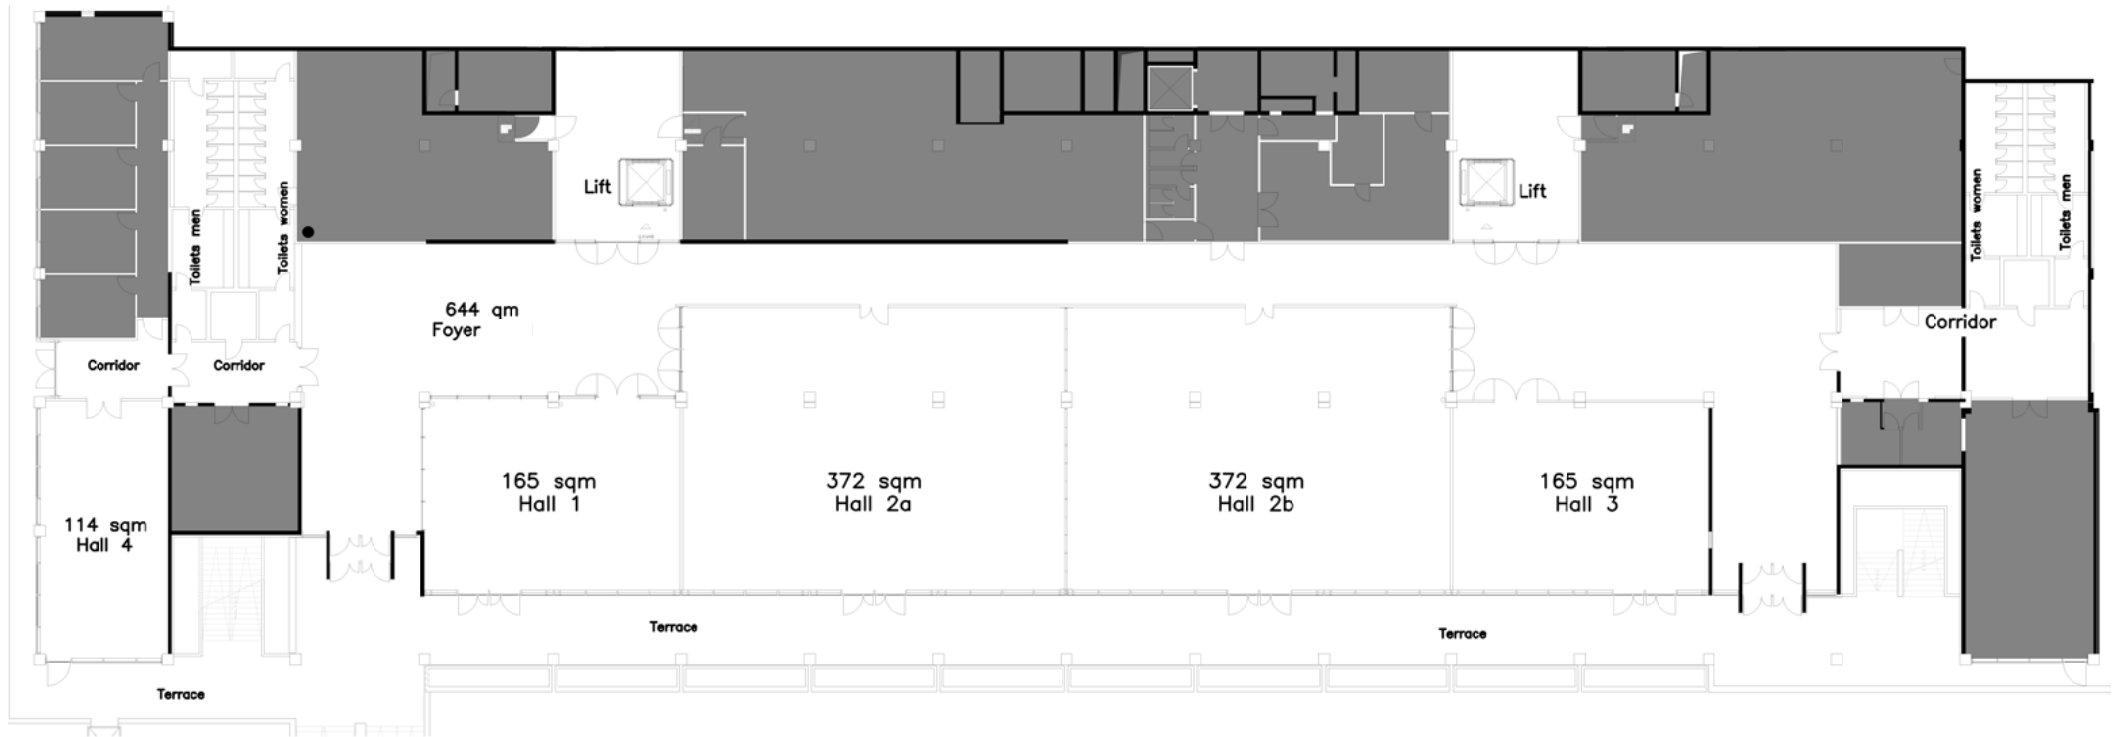

Convention Centre

Convention Centre

Capacities & dimensions

Room	Dimensions sqm	Cocktail	Theatre	Classroom	U-Shape	Banquet
Hall 1	165	-	132	84	40	-
Hall 2a	372	-	216	144	70	120
Hall 2b	372	-	216	144	70	120
Hall 2a+b	744	-	468	312	-	240
Hall 3	165	-	132	84	40	-
Hall 4	114	-	80	48	40	-
Foyer	644	800	-	-	-	-